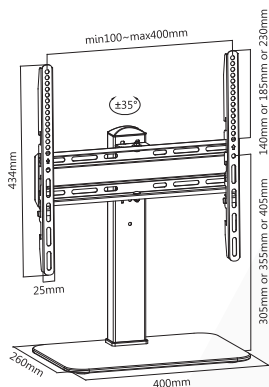

Universal table support for FLAT-TV 23"-55" - Kg 40 - rotation of $\pm 35^\circ$ - adjustable height - crystal pedestal

VESA	Fino a 400x400
Weight	40 Kg
Swivel	1
Dimensions	23"-55"
Pivoting	$\pm 35^\circ$
Level	Not included
Height	305 mm 355 mm 405 mm
Other	Safety block

Packaging 46 x 30 x 10 cms