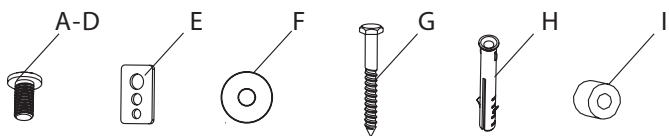

ID	Qty	Description
1	1	Wall plate
2	2	Bracket
3	2	Safety bolt
4	1	Bubble level
A	4	M4×25 mmbolt
B	4	M5×25 mmbolt
C	4	M6×25mm bolt

ID	Qty	Description
D	4	M8× 25mm bolt
E	4	Square washer
F	4	Long bolt washer
G	4	Long bolt
H	4	Wall anchor
I	4	Spacer